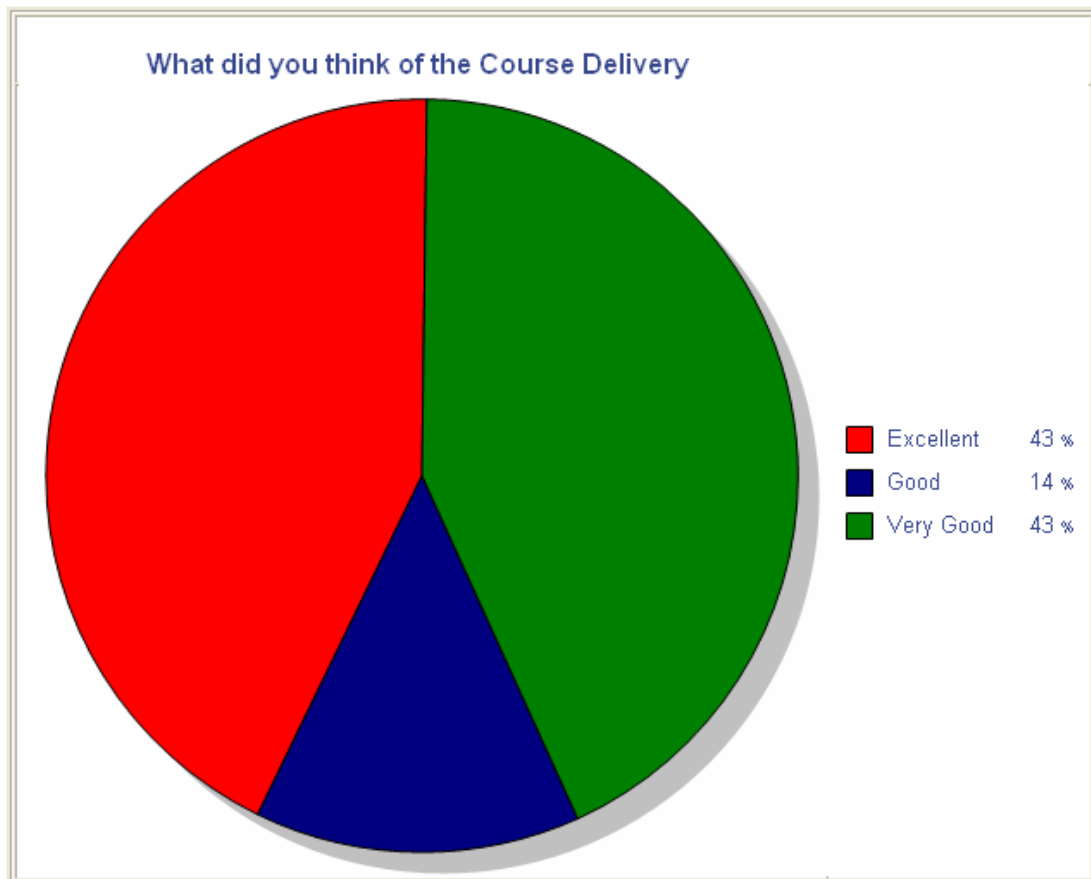

Feedback on previous Training Courses

At the end of every training session we undertake feedback survey to ensure the quality of our training is maintained.
Below is a sample of recent comments.

“Training delivery was excellent. Facilitator listened patiently to our ideas and answered our questions comprehensively.. I feel extremely confident to start using the system. Facilities were excellent. “

“Very happy about after sales support”

“Very helpful informative and well designed. The willingness to be so flexible in design is of great benefit.”

“Excellent training giving plenty of time to try out practical tasks. Thank You!”

Summary of recent survey results