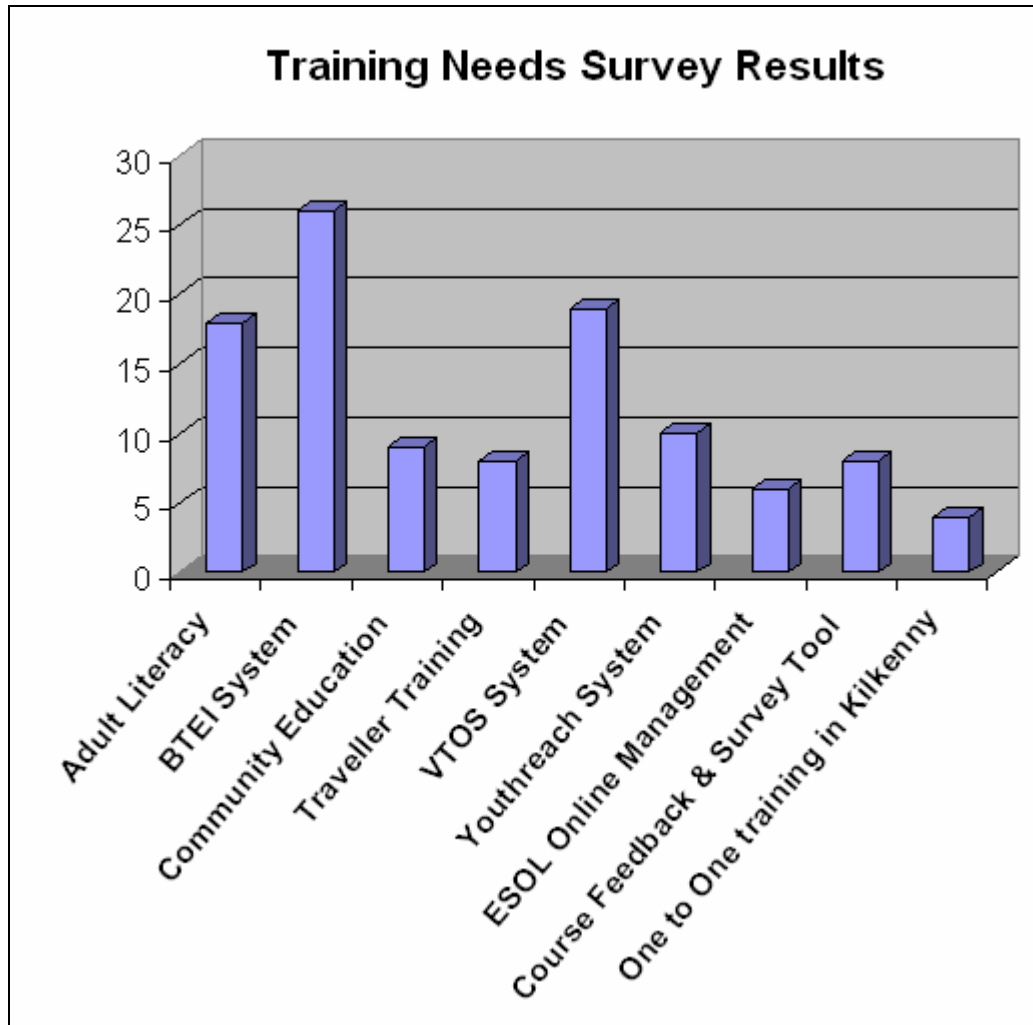

Training Needs Survey for Adult Education Management system.

We were delighted that over 100 people took the time to complete our Training Needs Survey.

66% of respondents expressed the desire for additional training, which we believe will definitely help users to get the maximum out of the product.

Training Needs Survey Jan 2009

During February we will be developing the facility to enable people to register for these courses directly from our website.

Venue

Teachers Training Centre
Seville Lodge,
Callan Road,
Kilkenny,